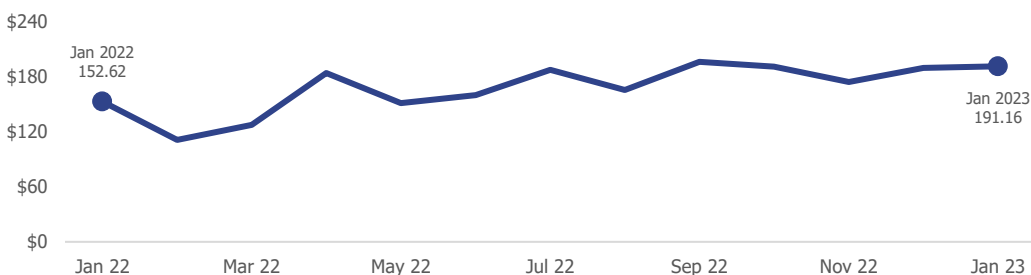

In terms of January 2023 performance relative to January 2022, occupancy rates across the state were 64.2 per cent (+6.6 percentage points compared to January 2022), ADR was \$297.53 (+\$32.67 compared to January 2022) and RevPAR was \$191.16 (+\$38.54 compared to January 2022). While the supply of rooms has remained steady, room demand increased by 12.4 per cent compared to last year.

Several regions around the state reported stronger or steady levels of Occupancy Rate, ADR and RevPAR compared to January 2022 including Brisbane, Gold Coast, Southern Queensland Country, Sunshine Coast, Townsville and Whitsundays.

Occupancy

64.2%

▲ +6.6 percentage points vs January 2022

ADR

\$297.53

▲ +\$32.67 vs January 2022

RevPAR

\$191.16

▲ +\$38.54 vs January 2022

Occupancy by Region

ADR by Region

RevPAR by Region

Supply/Demand by Region

■ January 2022 ■ January 2023

Data by STR (participation rate 58.4 per cent of the census of 89,441 rooms).
 STR provides data benchmarking and analytics for the global hotel industry (<http://www.str.com/aam>)
 ADR (Average Daily Rate) - Room revenue divided by rooms sold, displayed as the average rental rate for a single room
 Demand (Rooms Sold) - Rooms sold in a specified time period
 Occupancy (per cent of Available Rooms Sold) - Rooms sold divided by rooms available multiplied by 100
 RevPAR (Revenue Per Available Room) - Room revenue divided by rooms available
 Supply (Rooms Available) - Rooms multiplied by the number of days in a specified time period