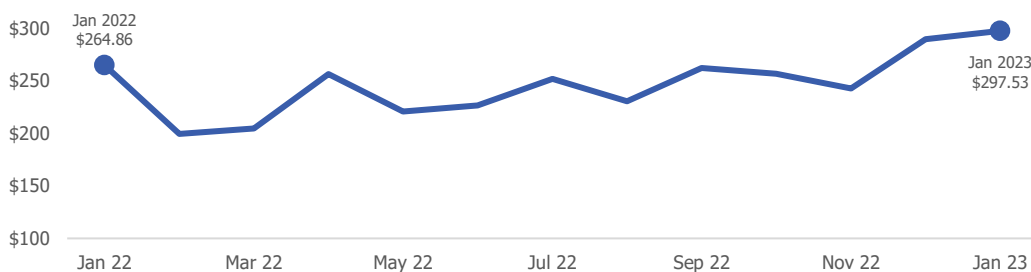

In terms of January 2023 performance relative to January 2022, occupancy rates across the state were 64.2 per cent (+6.6 percentage points compared to January 2022), ADR was \$297.53 (+\$32.67 compared to January 2022) and RevPAR was \$191.16 (+\$38.54 compared to January 2022). While the supply of rooms has remained steady, room demand increased by 12.4 per cent compared to last year.

Several regions around the state reported stronger or steady levels of Occupancy Rate, ADR and RevPAR compared to January 2022 including Brisbane, Gold Coast, Southern Queensland Country, Sunshine Coast, Townsville and Whitsundays.

Occupancy

64.2%

▲ +6.6 percentage points vs January 2022

ADR

\$297.53

▲ +\$32.67 vs January 2022

RevPAR

\$191.16

▲ +\$38.54 vs January 2022

Occupancy by Region

ADR by Region

RevPAR by Region

Supply/Demand by Region

■ January 2022 ■ January 2023

Data by STR (participation rate 58.4 per cent of the census of 89,441 rooms).
 STR provides data benchmarking and analytics for the global hotel industry (<http://www.str.com/aam>)
 ADR (Average Daily Rate) - Room revenue divided by rooms sold, displayed as the average rental rate for a single room
 Demand (Rooms Sold) - Rooms sold in a specified time period
 Occupancy (per cent of Available Rooms Sold) - Rooms sold divided by rooms available multiplied by 100
 RevPAR (Revenue Per Available Room) - Room revenue divided by rooms available
 Supply (Rooms Available) - Rooms multiplied by the number of days in a specified time period