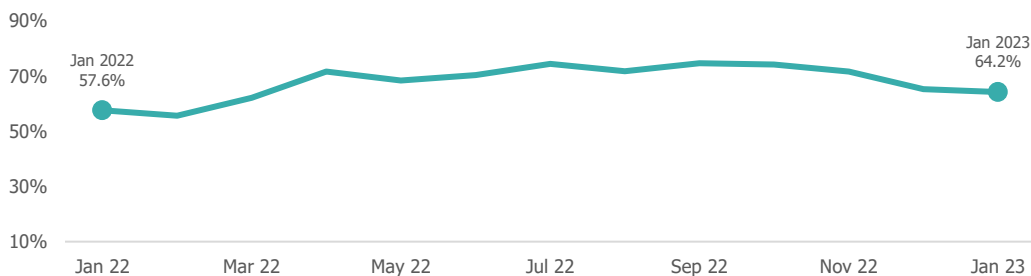

Queensland Accommodation Report January 2023

Queensland's accommodation industry reported higher Occupancy Rates, Average Daily Rates (ADR) and Revenue Per Available Room (RevPAR) during January 2023 when compared with January 2022. Performance was supported by a strong summer school holiday period.

In terms of January 2023 performance relative to January 2022, occupancy rates across the state were 64.2 per cent (+6.6 percentage points compared to January 2022), ADR was $297.53 (+$32.67 compared to January 2022) and RevPAR was $191.16 (+$38.54 compared to January 2022). While the supply of rooms has remained steady, room demand increased by 12.4 per cent compared to last year.

Several regions around the state reported stronger or steady levels of Occupancy Rate, ADR and RevPAR compared to January 2022 including Brisbane, Gold Coast, Southern Queensland Country, Sunshine Coast, Townsville and Whitsundays.

Occupancy

64.2%

▲ +6.6 percentage points vs January 2022