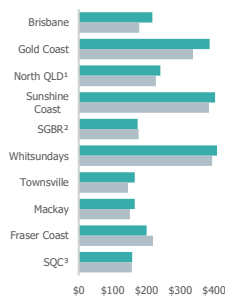

ADR by Region