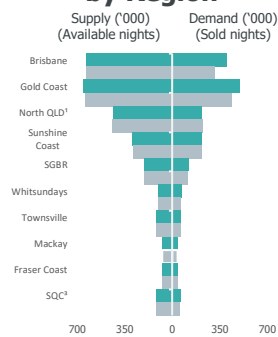

Several regions around the state reported stronger or steady levels of Occupancy Rate, ADR and RevPAR compared to January 2022 including Brisbane, Gold Coast, Southern Queensland Country, Sunshine Coast, Townsville and Whitsundays.

Occupancy

64.2%

▲ +6.6 percentage points vs January 2022

ADR

\$297.53

▲ +\$32.67 vs January 2022

RevPAR

\$191.16

▲ +\$38.54 vs January 2022

Occupancy by Region

ADR by Region

RevPAR by Region

Supply/Demand by Region

■ January 2022 ■ January 2023

Data by STR (participation rate 58.4 per cent of the census of 89,441 rooms).
 STR provides data benchmarking and analytics for the global hotel industry (<http://www.str.com/aam>)
 ADR (Average Daily Rate) - Room revenue divided by rooms sold, displayed as the average rental rate for a single room
 Demand (Rooms Sold) - Rooms sold in a specified time period
 Occupancy (per cent of Available Rooms Sold) - Rooms sold divided by rooms available multiplied by 100
 RevPAR (Revenue Per Available Room) - Room revenue divided by rooms available
 Supply (Rooms Available) - Rooms multiplied by the number of days in a specified time period

¹ North Queensland includes Cairns, Port Douglas and Palm Cove
² SGBR - Southern Great Barrier Reef
³ SQC - Southern Queensland Country