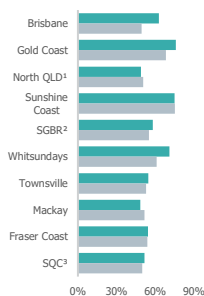

Occupancy by Region