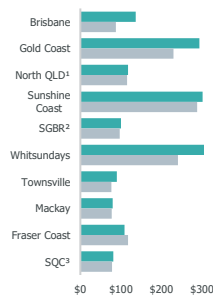

Several regions around the state reported stronger or steady levels of Occupancy Rate, ADR and RevPAR compared to January 2022 including Brisbane, Gold Coast, Southern Queensland Country, Sunshine Coast, Townsville and Whitsundays.

Occupancy

64.2%

▲ +6.6 percentage points vs January 2022

ADR

\$297.53

▲ +\$32.67 vs January 2022

RevPAR

\$191.16

▲ +\$38.54 vs January 2022

Occupancy by Region

ADR by Region

RevPAR by Region

Supply/Demand by Region

■ January 2022 ■ January 2023

Data by STR (participation rate 58.4 per cent of the census of 89,441 rooms).
 STR provides data benchmarking and analytics for the global hotel industry (<http://www.str.com/aam>)
 ADR (Average Daily Rate) - Room revenue divided by rooms sold, displayed as the average rental rate for a single room
 Demand (Rooms Sold) - Rooms sold in a specified time period
 Occupancy (per cent of Available Rooms Sold) - Rooms sold divided by rooms available multiplied by 100
 RevPAR (Revenue Per Available Room) - Room revenue divided by rooms available
 Supply (Rooms Available) - Rooms multiplied by the number of days in a specified time period

¹ North Queensland includes Cairns, Port Douglas and Palm Cove
² SGBR - Southern Great Barrier Reef
³ SQC - Southern Queensland Country