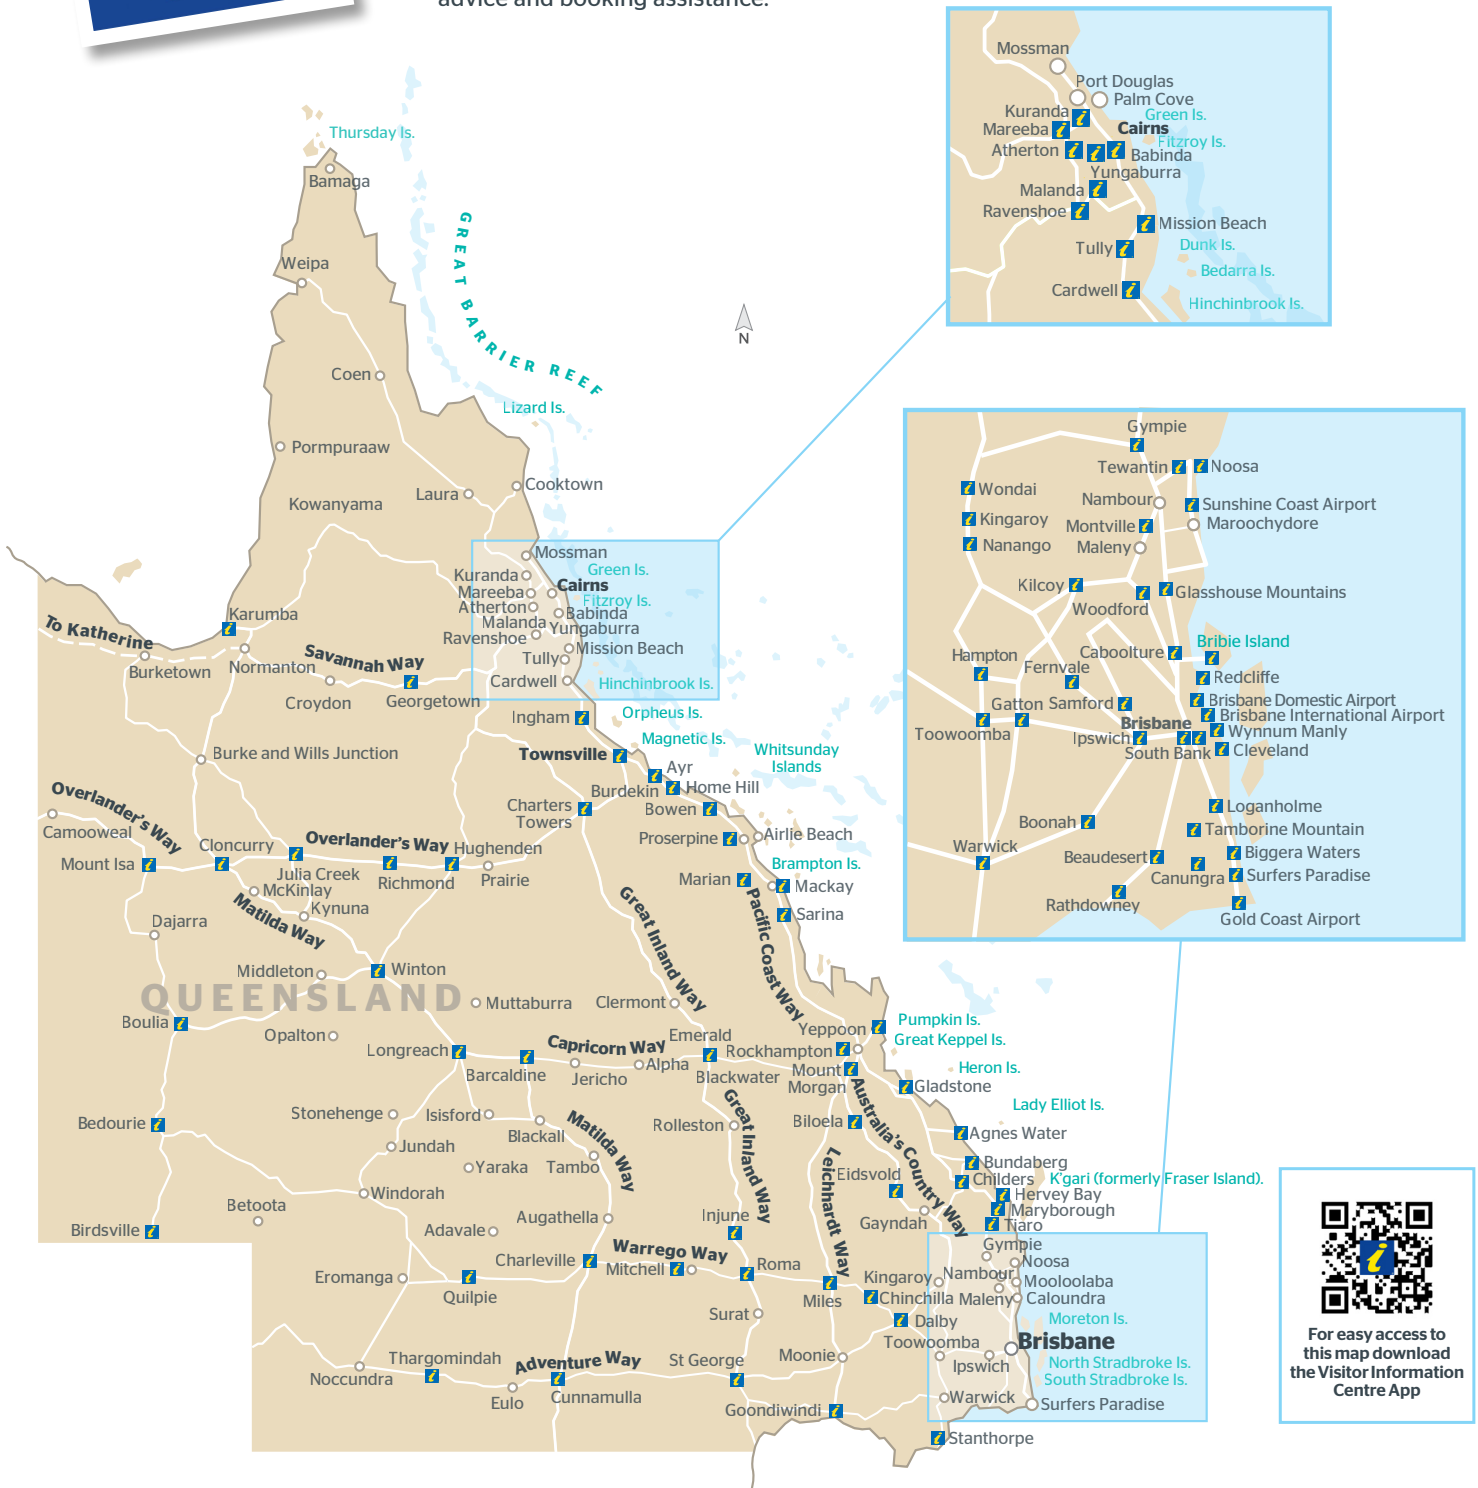

Can help you throughout Queensland

Accredited Centres offer friendly, professional holiday advice and booking assistance.

Whilst holidaying in Queensland keep an eye out for the  sign which is found all around Queensland. These centres can give great advice on where to stay, what to do and what's on and assist to book accommodation and activities. So drop in for maps, brochures, info - or just to have a chat!